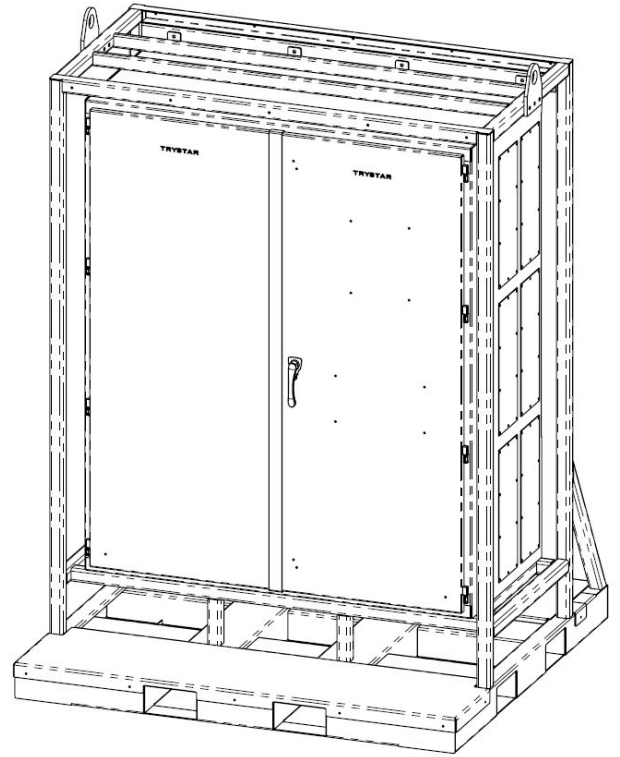

3000A Power Distribution Panel

Power Distribution Products

APPLICATION RANGE

3000A Trystar Vertical Power Distribution Panel

Rated for 600V

STANDARD FEATURES

- Panel includes 1 x 63" Section of Breaker Space on Left Side of Panel and 2 x 22.5" Sections on the Right Side for a Total of 108"
- NEMA 3R All Aluminum Construction
- Changeable Gland Plates
- Heavy Duty Cage with Forklift Pockets
- Protective Caps on All Panel Mounts to Prevent Accidental Contact
- Made in the USA

CONFIGURATION

- Input
 - 8 Sets of Male 16 Series Panel Mount Input (BK,RD,BE,WT,GN)
- Output
 - Female 16 Series Panel Mount Outputs
 - Hardwire Access through Bottom Conduit Trap Door

LISTINGS

- UL 50 Listed
- NEMA 3R

*Images are representative, specific final design details may vary

3000A Power Distribution Panel

DIMENSIONS

*Dimensions are representative, specific final design details may vary