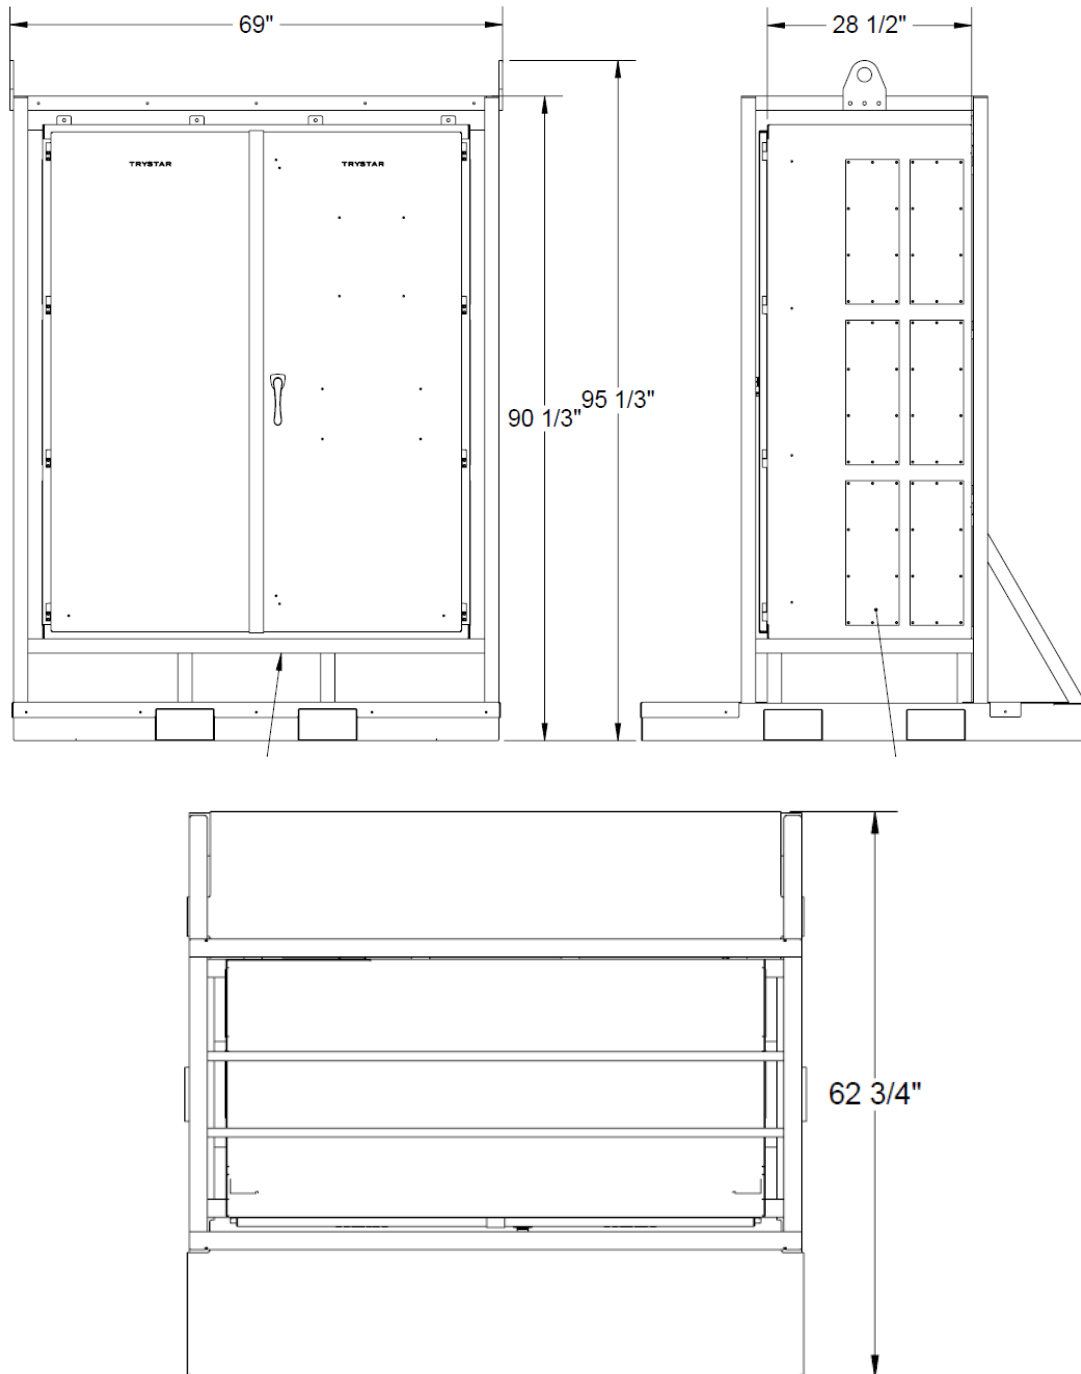

3000A Power Distribution Panel

Power Distribution Products

APPLICATION RANGE

3000A Trystar Vertical Power Distribution Panel

Rated for 600V

STANDARD FEATURES

- Panel includes 1 x 63" Section of Breaker Space on Left Side of Panel and 2 x 22.5" Sections on the Right Side for a Total of 108"
- NEMA 3R All Aluminum Construction
- Changeable Gland Plates
- Heavy Duty Cage with Forklift Pockets
- Protective Caps on All Panel Mounts to Prevent Accidental Contact
- Made in the USA

CONFIGURATION

- Input
 - 8 Sets of Male 16 Series Panel Mount Input (BK,RD,BE,WT,GN)
- Output
 - Female 16 Series Panel Mount Outputs
 - Hardwire Access through Bottom Conduit Trap Door

LISTINGS

- UL 50 Listed
- NEMA 3R

*Images are representative, specific final design details may vary

3000A Power Distribution Panel

DIMENSIONS

*Dimensions are representative, specific final design details may vary